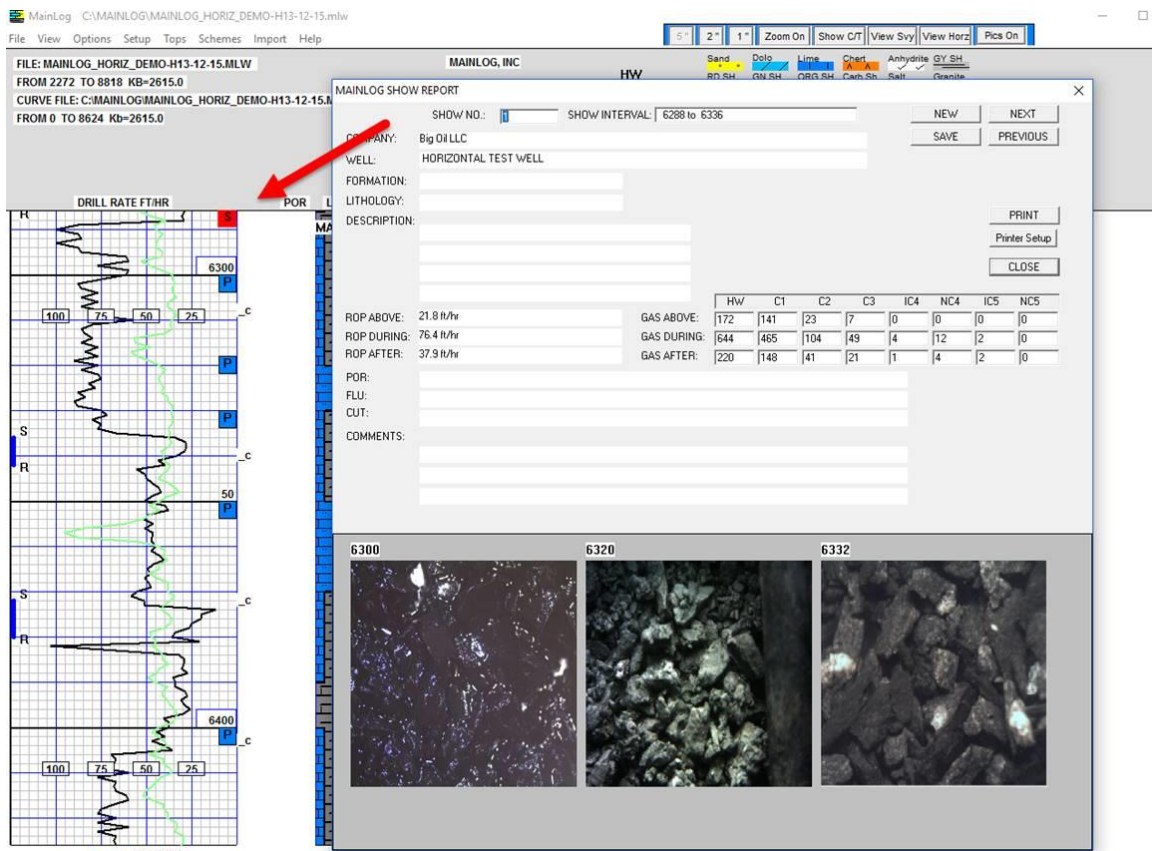

11-14-16

MainLog Users:

With the latest update of MainLog, we have added the ability to include sample photos to the “Show Report”.

Up to three (3) sample photos, **that fall within a show interval**, will be included.

As with anything new, if you experience any issue regarding this or anything else, please contact us.

Best Regards,
MainLog, Inc.

John Chirico

432-934-1772